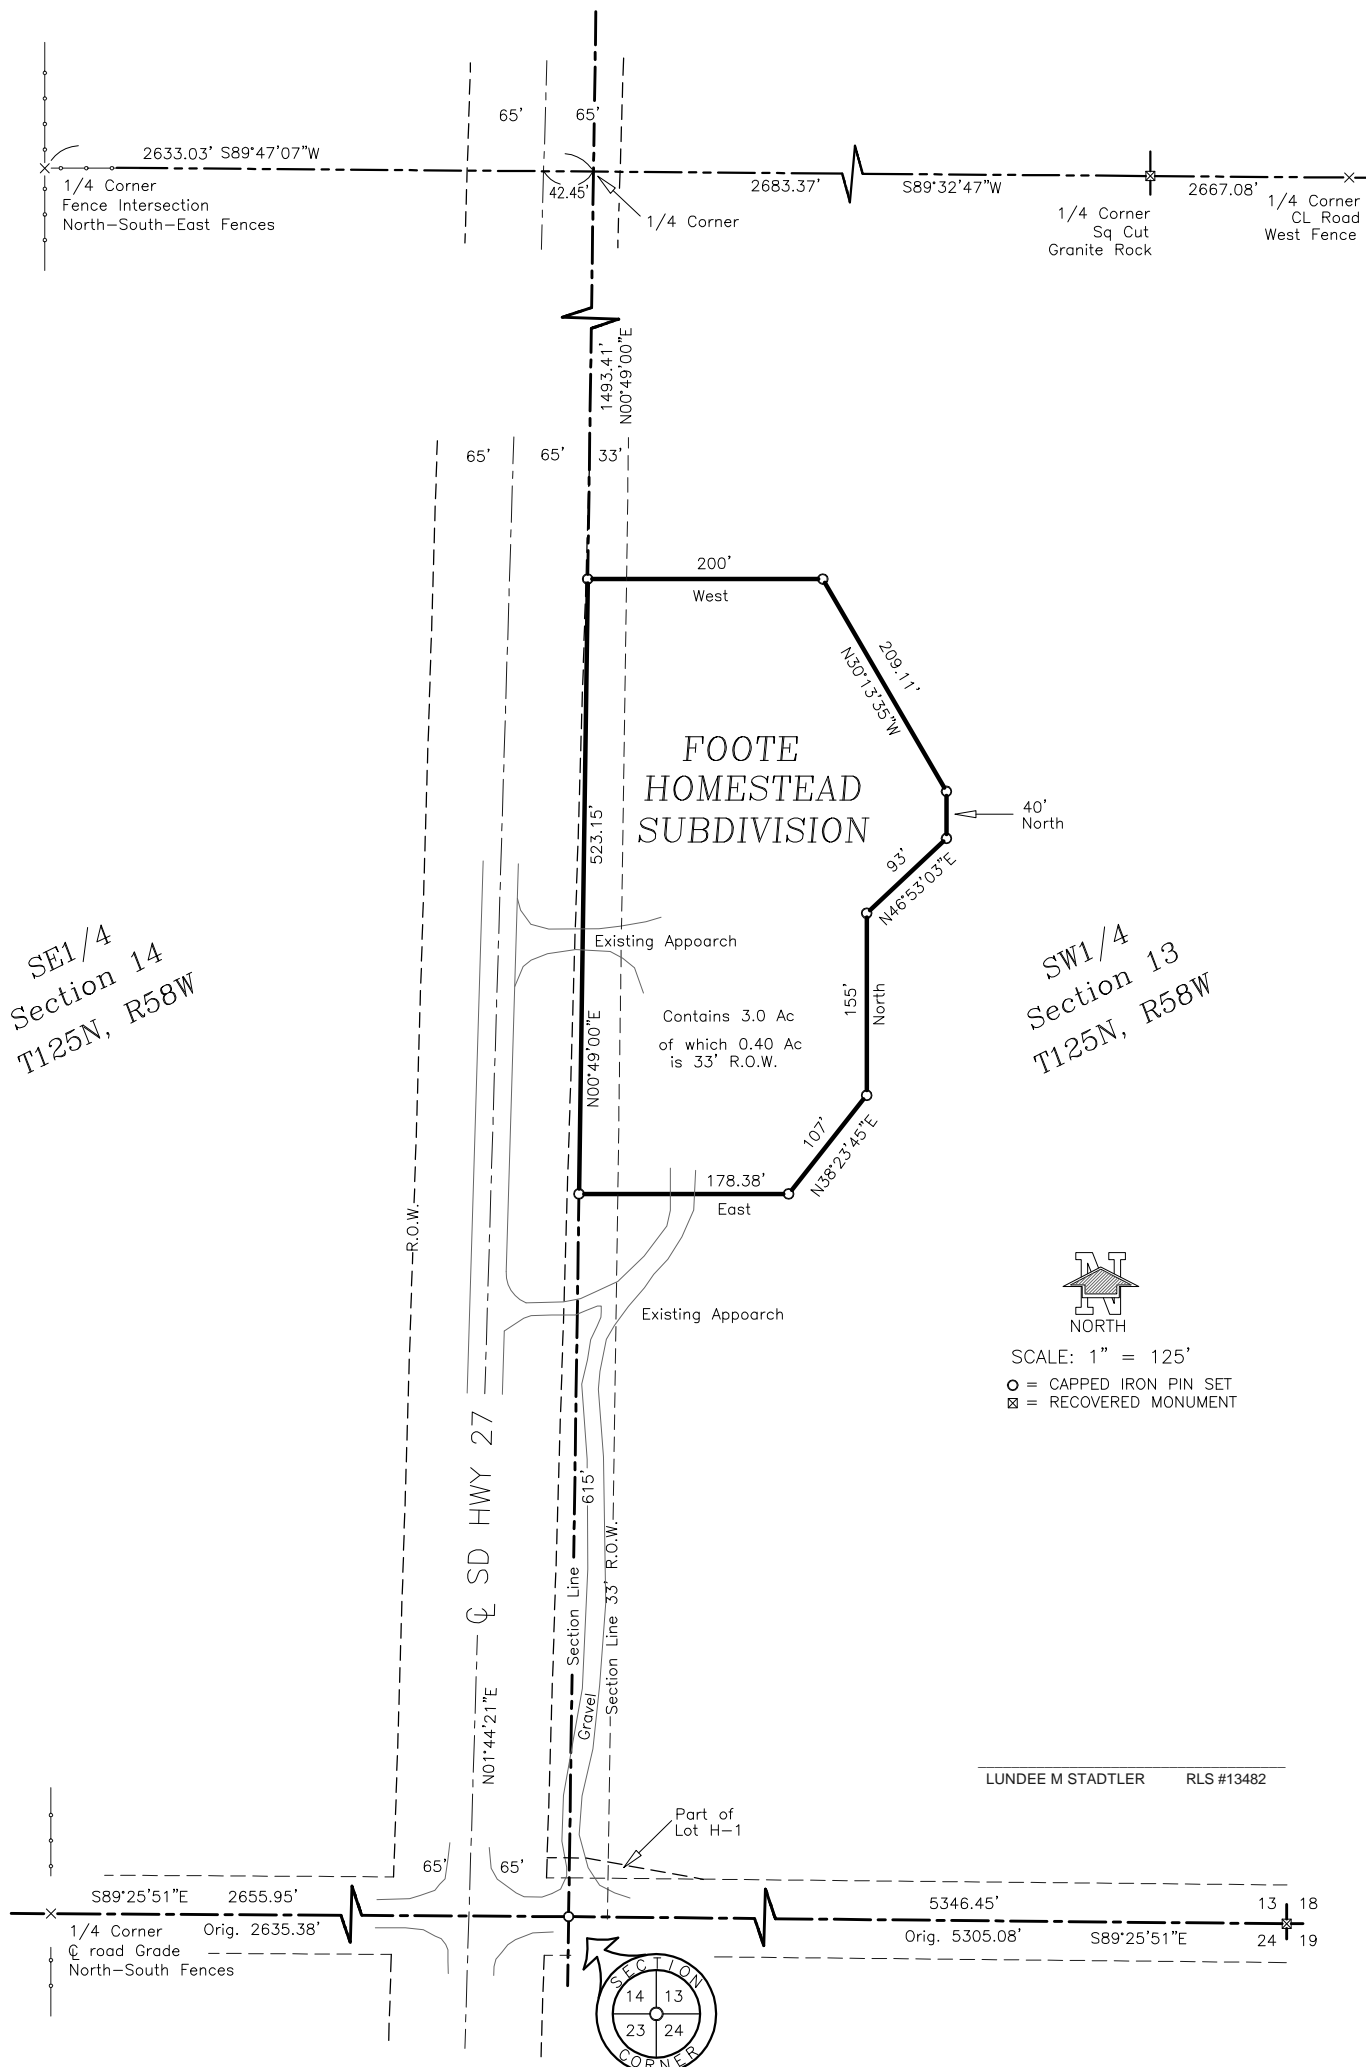

Plat Of
FOOTE HOMESTEAD SUBDIVISION
 located in the SW1/4 of Section 13, T125N, R58W
 of the 5th P.M., Marshall County, South Dakota

SE1/4
 Section 14
 T125N, R58W

SW1/4
 Section 13
 T125N, R58W

SCALE: 1" = 125'
 ○ = CAPPED IRON PIN SET
 ⊠ = RECOVERED MONUMENT

LUNDEE M STADTLER RLS #13482